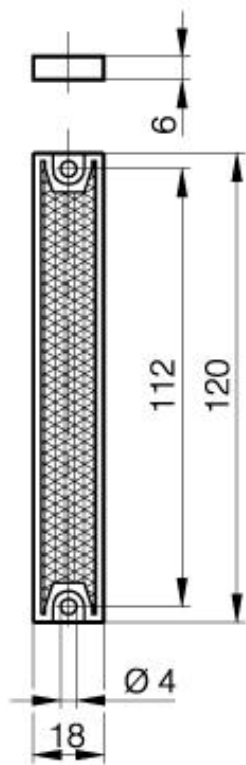

Accessories: Reflector BOS R-5

PX0792

Common Data

Version	reflector, rectangular
Usable with	for retroreflective
Ambient temperature	0...+50°C
Sensing range	40%

Mechanical Data

Measurements WxHxD or Dia x D	120x18
Material	PMMA
Mounting	two M4 screws